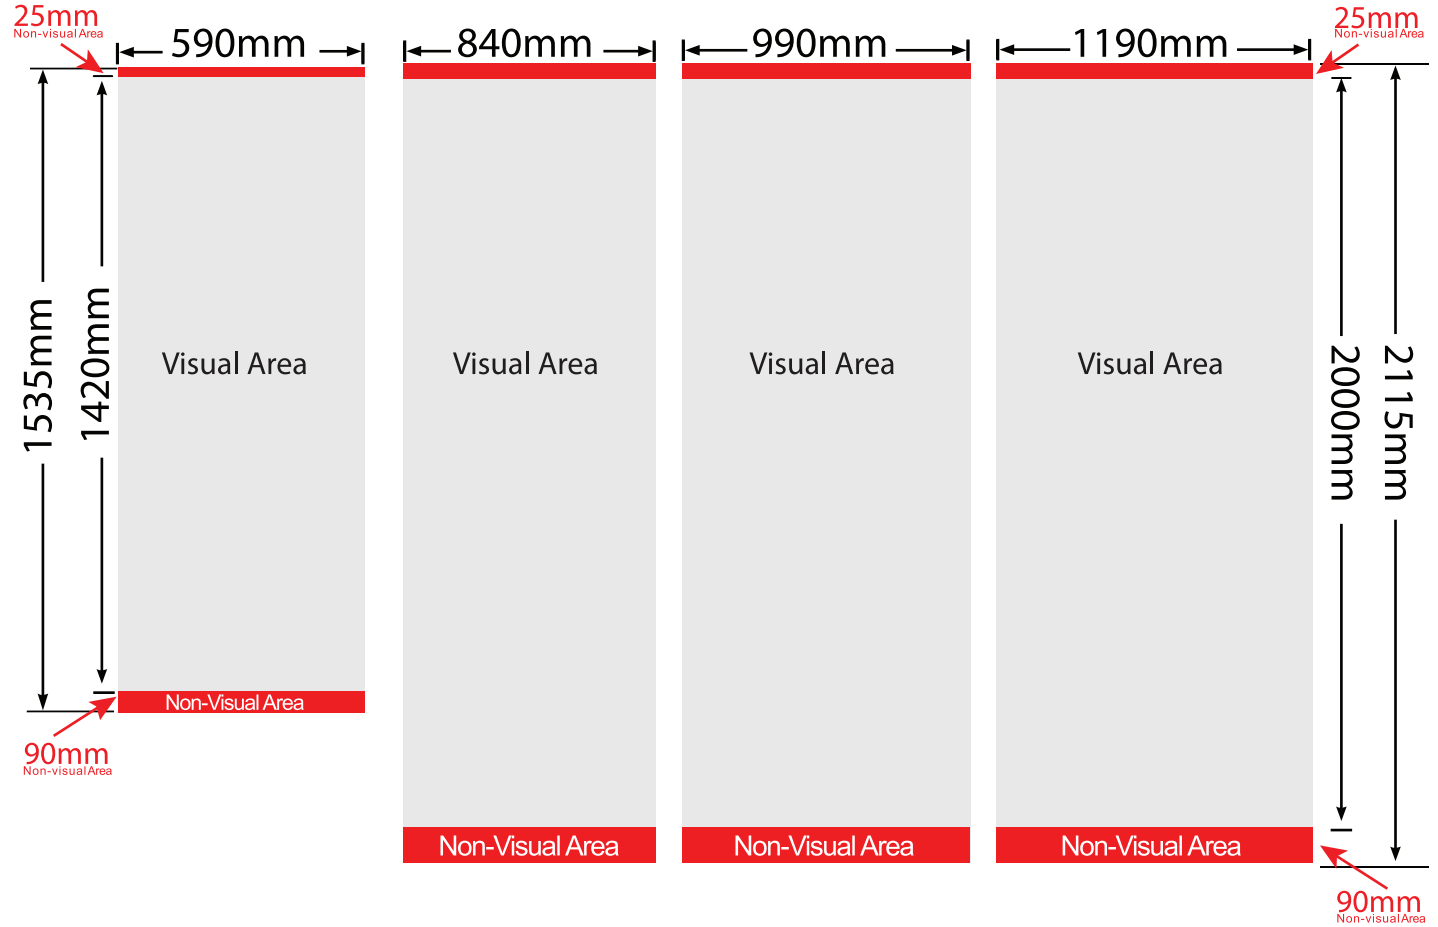

Standard Retractable

Package includes:

Total estimate weight: 5KG

Quick Tip!

- * Acton Print Group recommends that the background image at the bottom should continue (ie. Bleed fully into the bottom and top of non-visual area). That is, the image should not stop at the non-visual area).
- * Please note that the width of the print is 10mm narrower than the width of the unit.

Format:

PDF or High resolution Jpeg
* Please setup in 1:1 scale with 150DPI

Font:

All the text Must be outlined

Color Mode:

CMYK